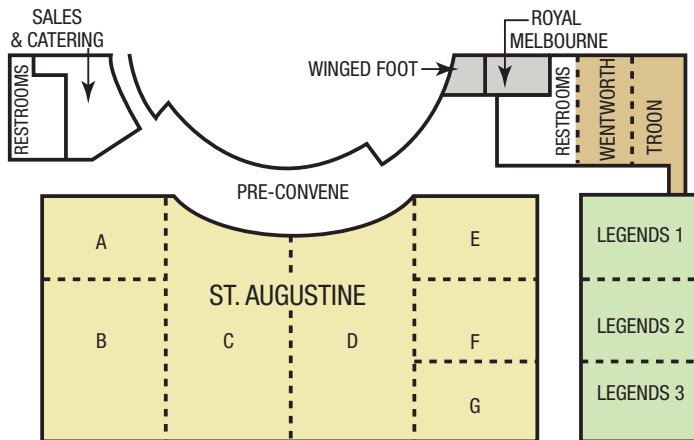

STAY FOCUSED

Find the perfect balance of business and pleasure surrounded by 86,000 square feet of inspired meeting and function space. The Renaissance Resort at World Golf Village is the largest combination hotel and conference center between Orlando and Atlanta.

ST. AUGUSTINE BALLROOM

Room Name	Sq. Ft.	Length	Width	Ht.	Conf.	Rec.	Rounds	Classroom	Theatre
St. Augustine A	2,285	40'	60'	20'	N/A	225	120	100	225
St. Augustine B	4,675	80'	60'	20'	N/A	450	260	200	450
St. Augustine C	6,300	105'	60'	20'	N/A	650	380	350	750
St. Augustine D	6,300	105'	60'	20'	N/A	650	380	350	750
St. Augustine E	2,285	40'	60'	20'	N/A	225	120	100	225
St. Augustine F	2,320	40'	60'	20'	N/A	225	120	100	225
St. Augustine G	2,285	40'	60'	20'	N/A	225	120	100	225
Total	26,450	240'	120'	20'	N/A	2,700	1,500	1,400	3,000

TROON/WENTWORTH

Room Name	Sq. Ft.	Length	Width	Ht.	Conf.	Rec.	Rounds	Classroom	Theatre
Troon	1,215	50'	25'	14'	N/A	100	70	60	120
Wentworth	1,210	50'	25'	14'	N/A	100	70	60	120
Total	2,425	50'	50'	14'	N/A	225	160	120	240

Room Name	Sq. Ft.	Length	Width	Ht.	Conf.	Rec.	Rounds	Classroom	Theatre
Shell Hall	9,240	120'	77'	20'	N/A	400	220	N/A	N/A

THE RENAISSANCE RESORT AT WORLD GOLF VILLAGE

500 South Legacy Trail • St. Augustine, FL 32092 • 904.940.8635
www.WorldGolfRenaissance.com